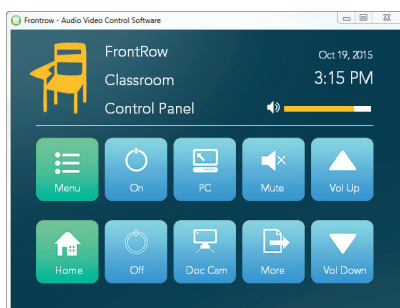

Encore Software

Effortless Classroom AV Control

Two of the most common frustrations of teachers and technology directors: losing remotes, and managing classroom AV.

Encore makes it easy to control classroom AV devices right from the teacher's PC or Mac. As part of a FrontRow ezRoom, Encore is the perfect compliment to a CB2000 keypad control panel or CB6000 control panel, with the ability to match the look and feel for easy training and daily use.

Encore can even go beyond basic control. When used with Conductor, it can call the office or even trigger an alert to administrators. Encore can even act as digital signage on the teacher's computer, displaying full screen and up front emergency instructions when it gets an alert code from Conductor.

Encore CB2050 Template

Key Benefits

- Matches the classroom control panel for easy teacher training
- Control projectors, displays, amplifiers, DVD Players, and more
- Works with or without FrontRow control panels
- Call the office or trigger alerts
- Pop-up PC messages in an emergency when used with FrontRow Conductor
- Supports Mac and Windows

Key Features

- Supports individual or floating licensing
- Build your own installer for easy deployment
- Bi-directional communication allows for accurate volume meters
- Easily change rooms by switching profiles
- Up to 20 customized layout pages
- Supports any language text
- Add your school logo and colors
- Powered via Cat 5e cable (*not POE)
- Network enabled
- Standalone control or as part of a complete ezRoom