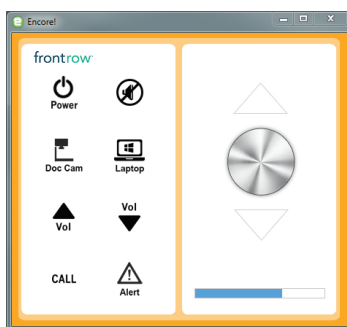

Encore CB2050 Template

Key Benefits

- Matches the classroom control panel for easy teacher training
- Control projectors, displays, amplifiers, DVD Players, and more
- Works with or without FrontRow control panels
- Call the office or trigger alerts
- Pop-up PC messages in an emergency when used with FrontRow Conductor
- Supports Mac and Windows

Key Features

- Supports individual or floating licensing
- Build your own installer for easy deployment
- Bi-directional communication allows for accurate volume meters
- Easily change rooms by switching profiles
- Up to 20 customized layout pages
- Supports any language text
- Add your school logo and colors
- Powered via Cat 5e cable (*not POE)
- Network enabled
- Standalone control or as part of a complete ezRoom

Part # ENC-CB (when purchased with a FrontRow control panel)

Part # 821-2000-200 (when purchased standalone)

Part # TSG-ENC (Let FrontRow build your custom layout)

Requirements

System requirements: Windows XP or later. MacOS X 10.6 (Snow Leopard) or later.

Licensing and Update Service: Available on FrontRow DRS-5000.