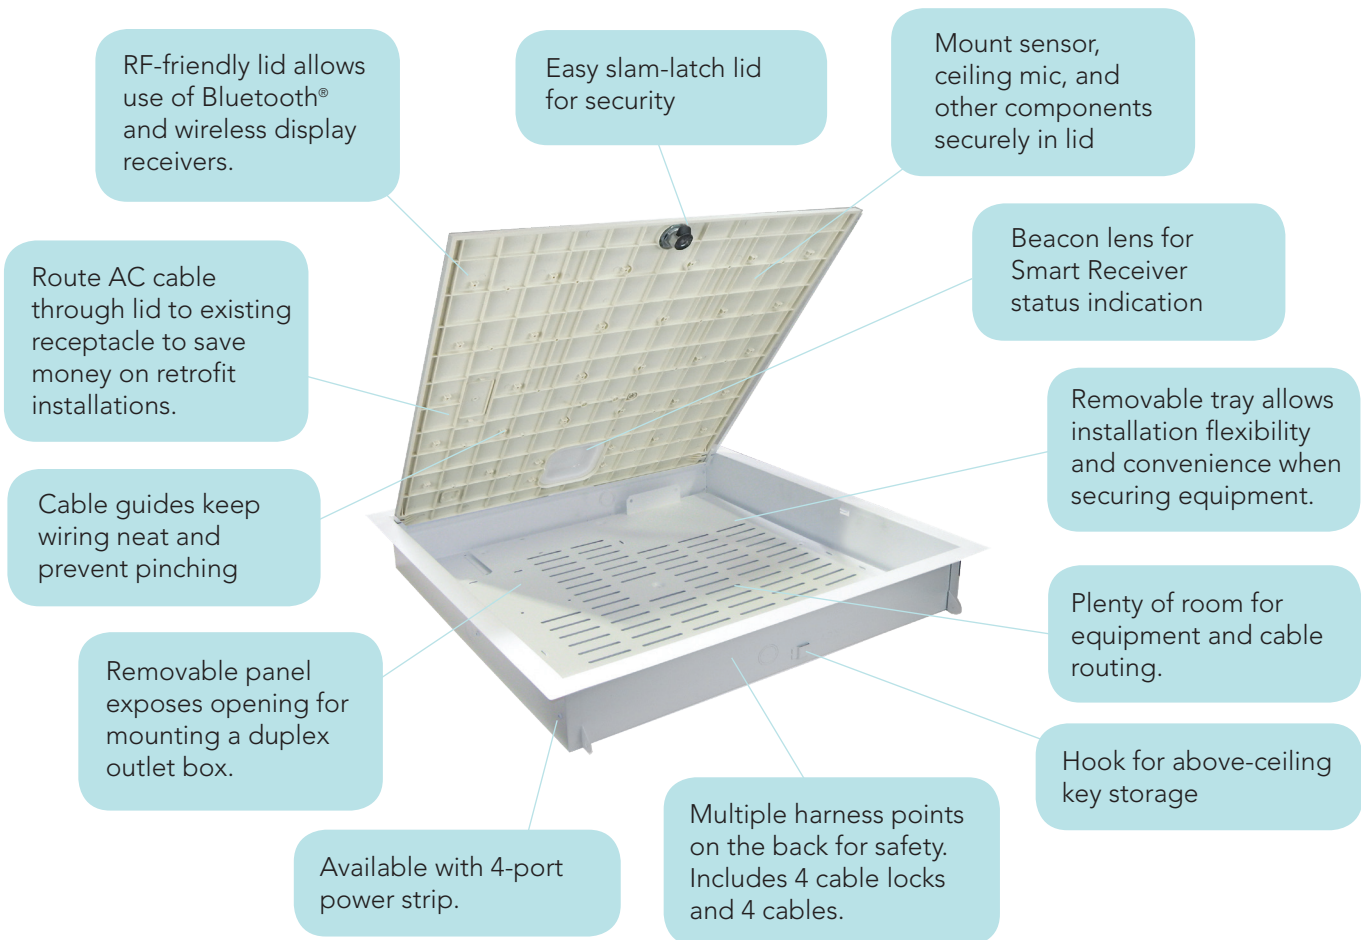

Plenum Enclosure

The FrontRow plenum-rated enclosure is designed to install easily in drop ceilings, replacing a single tile in a 2x2 ft or 60x60 cm grid, or half a tile in a 2x4 ft or 60x120 cm grid. Perfect for FrontRow installations or any job where equipment needs to be secured, out of sight, and connected.

Pre-installed options as part of an ezRoom PlenumCore include the FrontRow Smart Receiver or Smart Receiver with HDMI components, with plenty of room left over for additional equipment such as AppleTV, HDMI switchers, Bluetooth® receiver, relays, or as storage for cable run leads.

Specifications

Size: (2x2) 23.7 x 23.7 x 3.78 in; **(60x60)** 58.5 x 58.5 x 9.6 cm

Weight: 18.5 lbs/8.39 kg

Part #: 1000-00090 (Imperial)

Part #: 1000-00091 (Metric)

Conforms to UL 2043: UL Standard for Safety Fire Test for Heat and Visible Smoke Release for Discrete Products and Their Accessories Installed in Air-Handling Spaces
ETL Listed