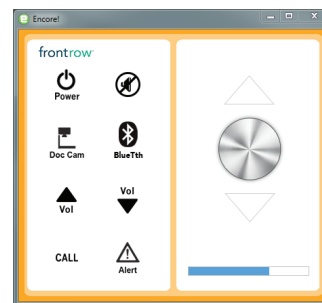

Encore can even go beyond basic control. When used with Conductor, it can call the office or even trigger an alert to administrators. Encore can even act as digital signage on the teacher's computer, displaying full screen and up front emergency instructions when it gets an alert code from Conductor.

Designed for easy deployment on hundreds of computers, you can create your own installer to automate licensing and defaults. Get the most powerful desktop control application on the planet.

The addition of the optional CMBT Bluetooth® audio receiver and CB55 wall-mounted volume control makes it simple to pair devices, set the appropriate volume level, and add additional wired audio sources, allowing instructors to conveniently use audio from phones, TVs, tablets and other Bluetooth-enabled devices to support their lessons.

Part # ENC-CB (when purchased with a FrontRow control panel)

Part # 821-2000-200 (when purchased standalone)

Part # TSG-ENC (Let FrontRow build your custom layout)

Requirements

System requirements: Windows XP or later. MacOS X 10.6 (Snow Leopard) or later.

Licensing and Update Service: Available on FrontRow DRS-5000.

Encore CB6000 Template

Encore CB2050 Template

Key Benefits

- Matches the classroom control panel for easy teacher training
- Control projectors, displays, amplifiers, DVD Players, and more
- Works with or without FrontRow control panels
- Call the office or trigger alerts
- Pop-up PC messages in an emergency when used with FrontRow Conductor
- Supports Mac and Windows