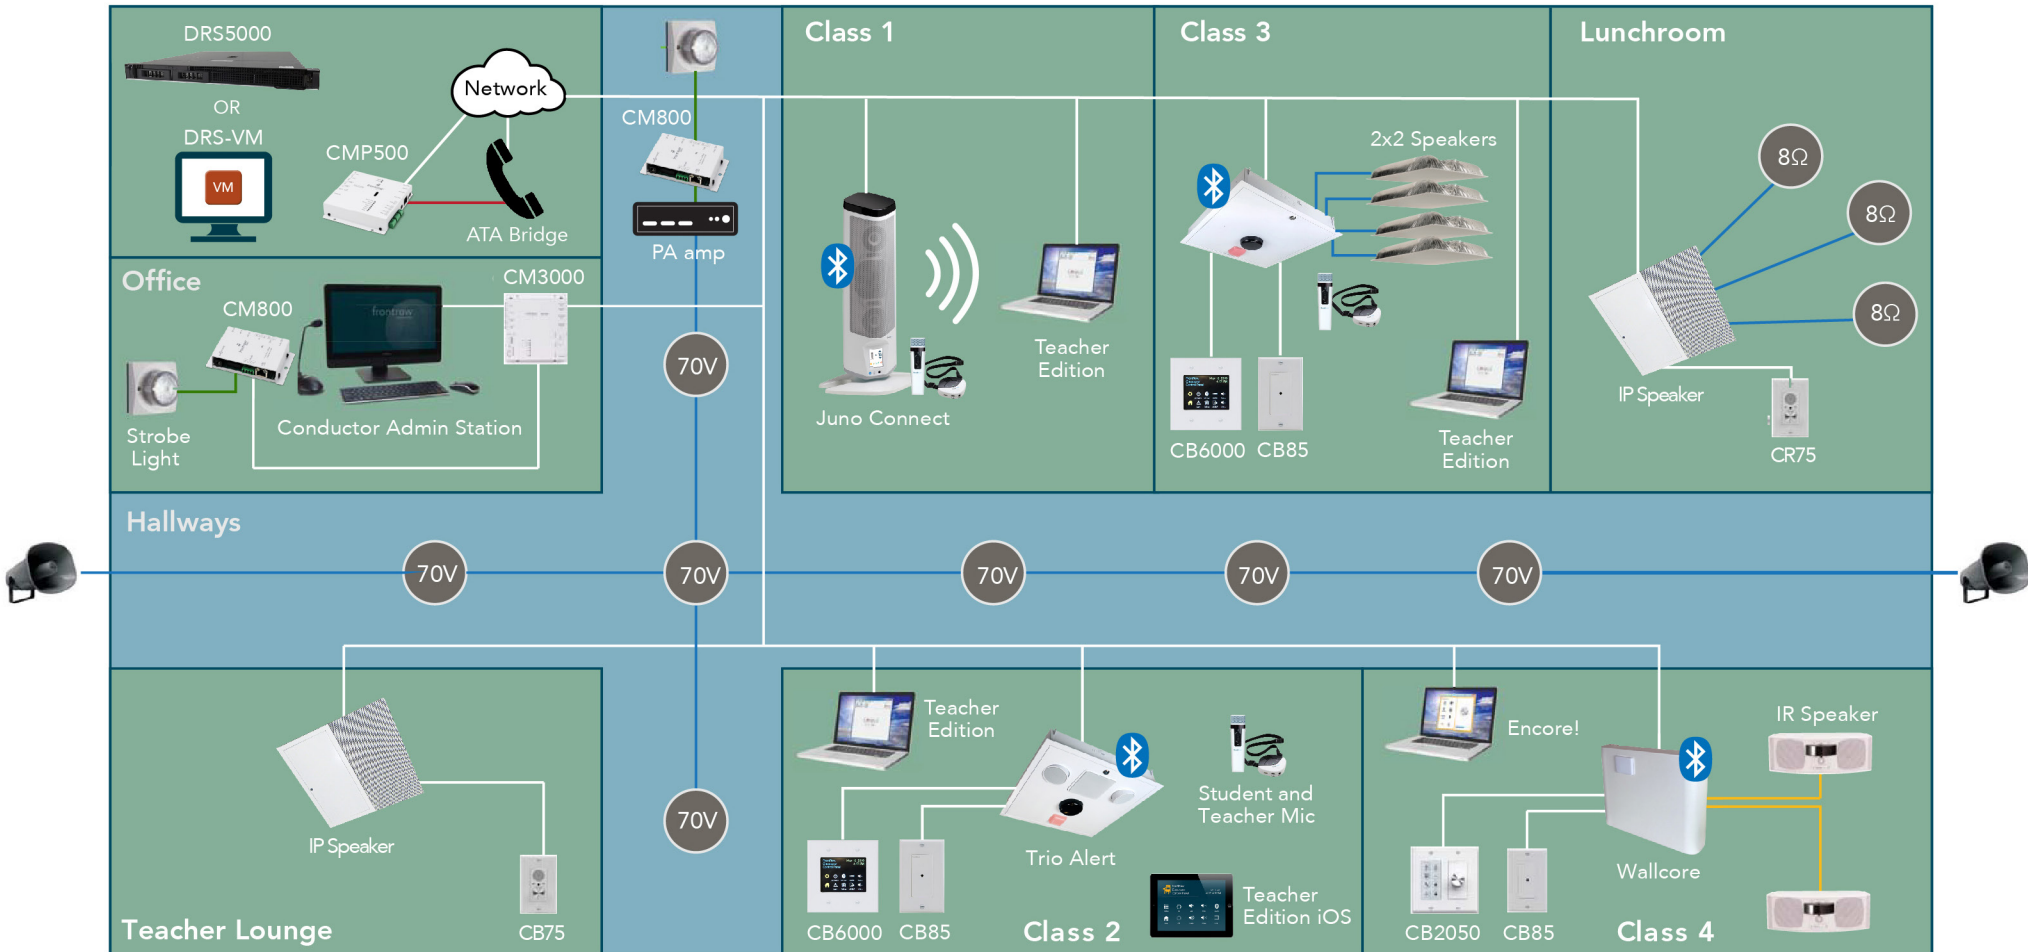

Conductor Installation Example

*1x2 and Cut-in speakers also available

Example of a FrontRow Conductor equipped school.
This is not a formal wiring diagram.

- 2-wire cable
- RJ11 phone line
- Sensor / Speaker combo cable
- Speaker cable
- [white] Cat5e/6 cable