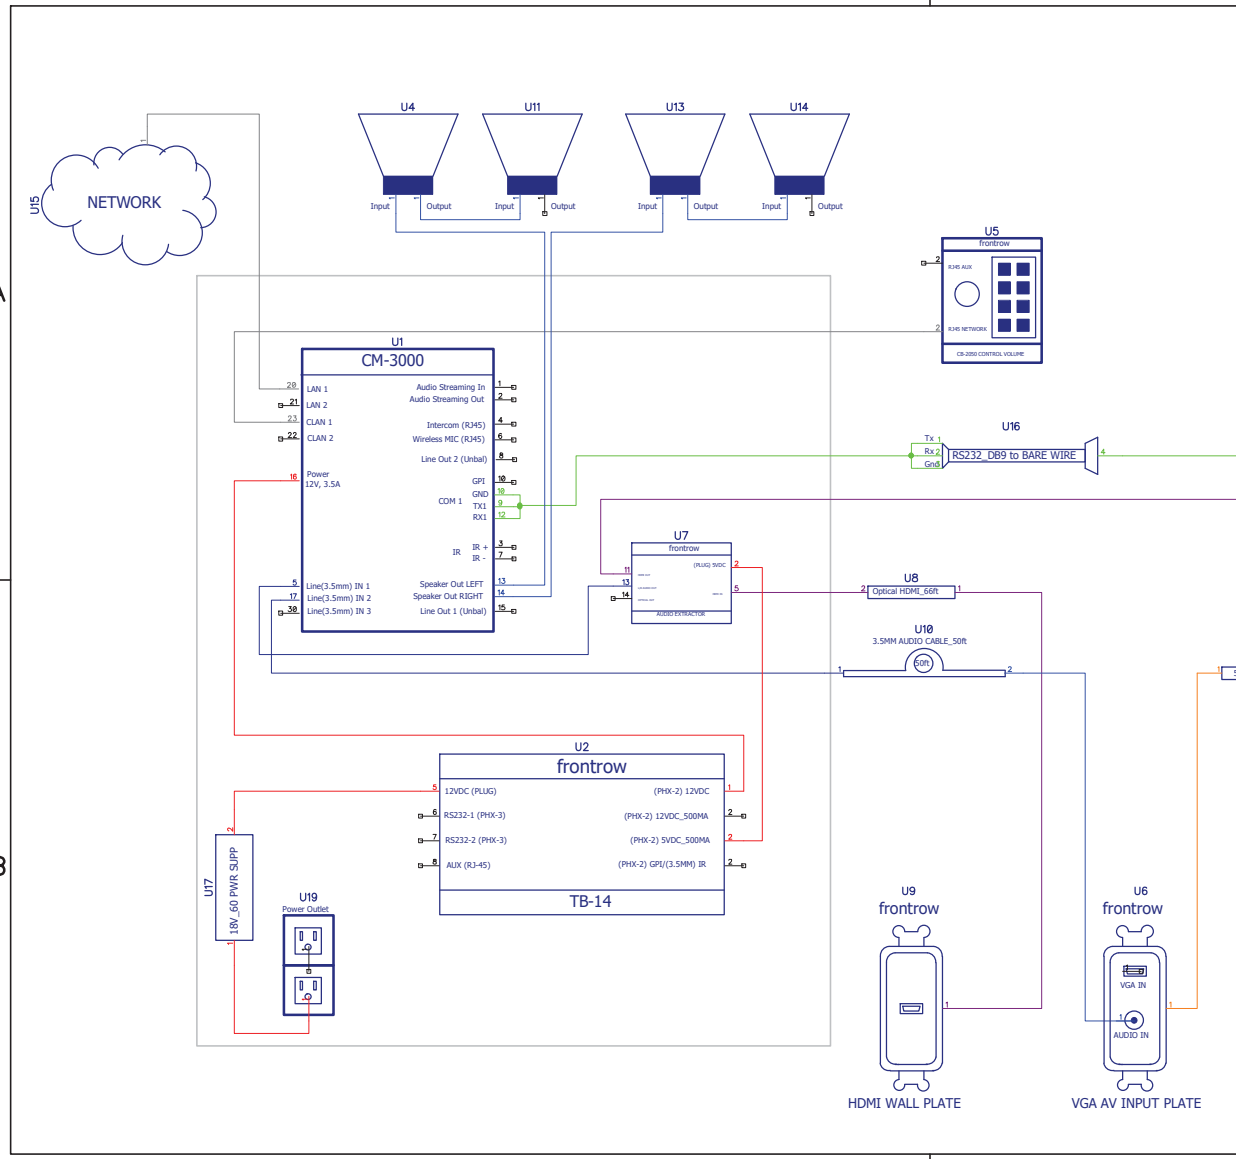

DATE	ezRoom Package F/1000-00072
REVISION	APPROVED BY

KEY	
BLUE	AUDIO/SPEAKERS
RED	POWER
TEAL	SENSOR/RELAY
Grey	CAT5E/UTP
GREEN	CONTROL (SERIAL/IR)
VIOLET	HDMI
ORANGE	VGA

frontrow™
your school. connected.