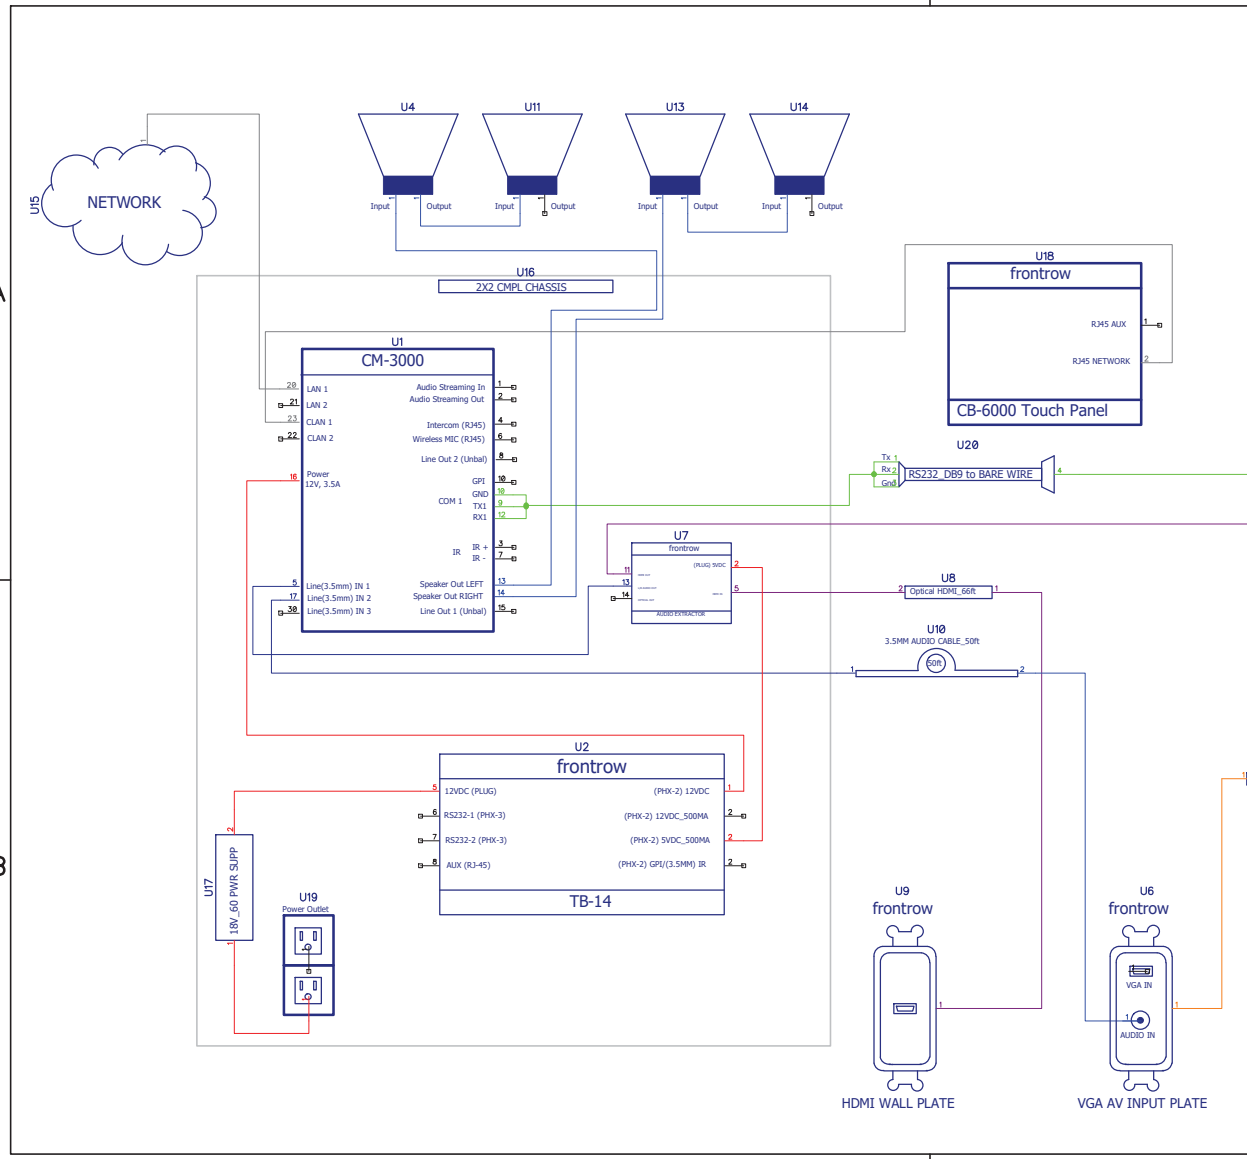

DATE	ezRoom Package G/1000-00073
REVISION	APPROVED BY

KEY	
BLUE	AUDIO/SPEAKERS
RED	POWER
TEAL	SENSOR/RELAY
Grey	CAT5E/UTP
GREEN	CONTROL (SERIAL/IR)
VIOLET	HDMI
ORANGE	VGA

frontrow™
your school. connected.