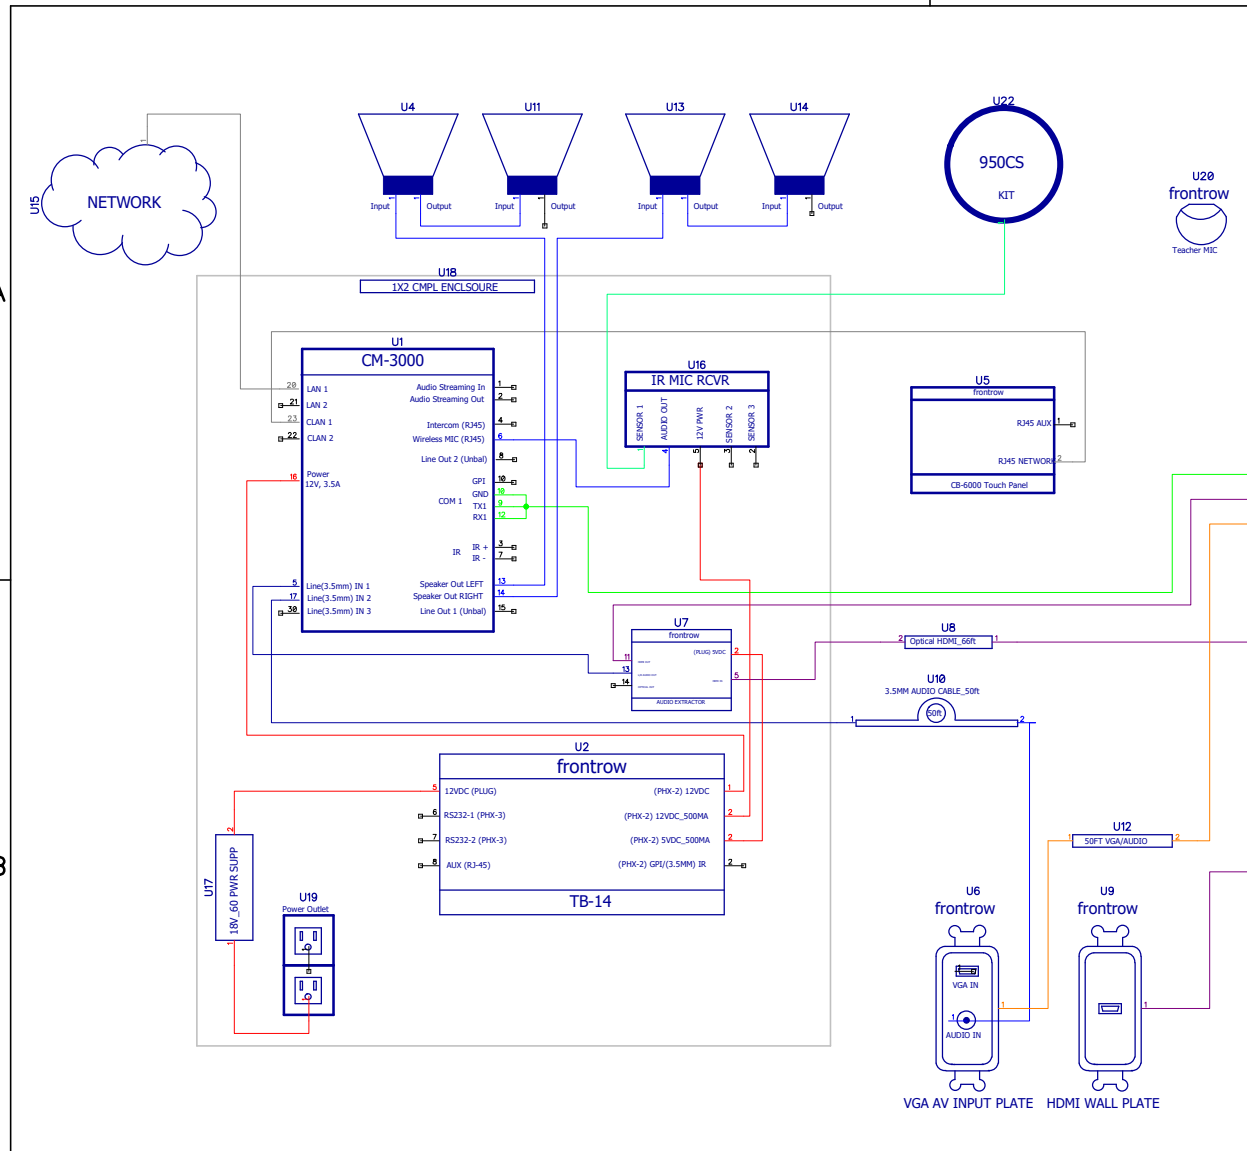

DATE	ezRoom Package E/1000-00071
REVISION	APPROVED BY

KEY	
BLUE	AUDIO/SPEAKERS
RED	POWER
TEAL	SENSOR/RELAY
Grey	CAT5E/UTP
GREEN	CONTROL (SERIAL/IR)
VIOLET	HDMI
ORANGE	VGA

1690 CORPORATE CIRCLE  
 PETALUMA, CA 94954  
 (800) 227-0735