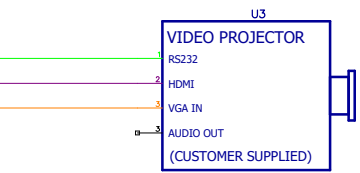

DATE	ezRoom Package E/1000-00071
REVISION	APPROVED BY

KEY	
BLUE	AUDIO/SPEAKERS
RED	POWER
TEAL	SENSOR/RELAY
Grey	CAT5E/UTP
GREEN	CONTROL (SERIAL/IR)
VIOLET	HDMI
ORANGE	VGA

1690 CORPORATE CIRCLE  
 PETALUMA, CA 94954  
 (800) 227-0735