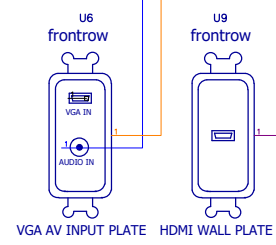

DATE	ezRoom Package E/1000-00071
REVISION	APPROVED BY

KEY	
BLUE	AUDIO/SPEAKERS
RED	POWER
TEAL	SENSOR/RELAY
Grey	CAT5E/UTP
GREEN	CONTROL (SERIAL/IR)
VIOLET	HDMI
ORANGE	VGA

1690 CORPORATE CIRCLE  
 PETALUMA, CA 94954  
 (800) 227-0735