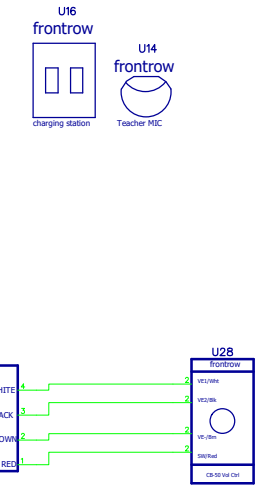

DATE	ezRoom Package A/1000-00067
REVISION	APPROVED BY

KEY	
BLUE	AUDIO/SPEAKERS
RED	POWER
TEAL	SENSOR/RELAY
Grey	CAT5E/UTP
GREEN	CONTROL (SERIAL/IR)
VIOLET	HDMI
ORANGE	VGA

1690 CORPORATE CIRCLE
 PETALUMA, CA 94954
 (800) 227-0735