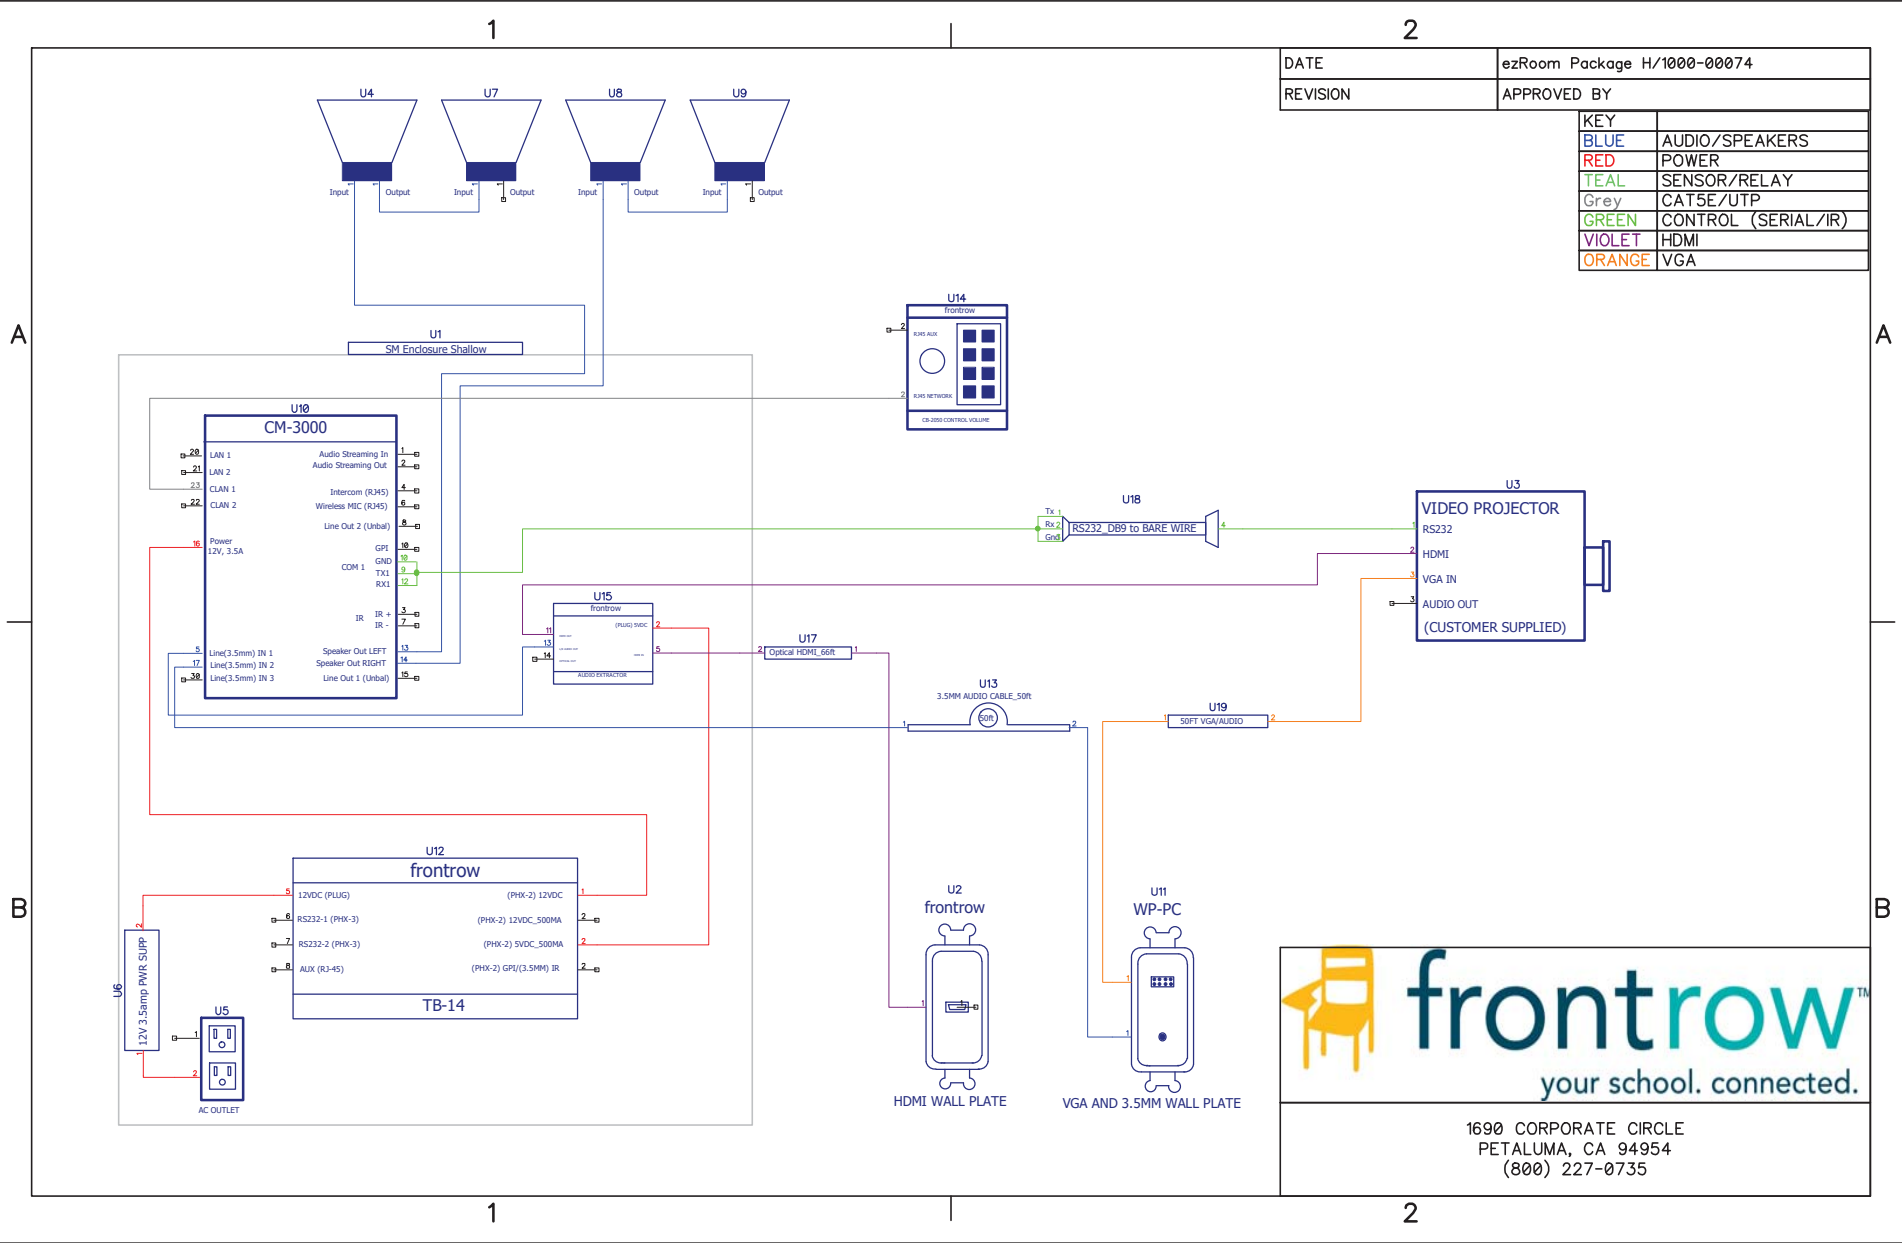

DATE	ezRoom Package H/1000-00074
REVISION	APPROVED BY

KEY	
BLUE	AUDIO/SPEAKERS
RED	POWER
TEAL	SENSOR/RELAY
Grey	CAT5E/UTP
GREEN	CONTROL (SERIAL/IR)
VIOLET	HDMI
ORANGE	VGA

**frontrow™**  
your school. connected.