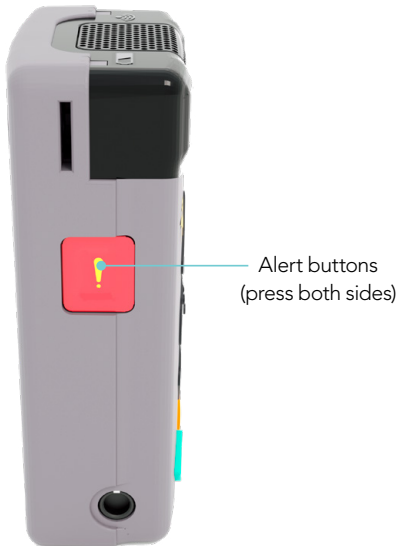

## Action!™ Teacher Microphone

Action button

Short press (●) = \_\_\_\_\_

Medium press (●●) = \_\_\_\_\_

Long press (●●●) = \_\_\_\_\_

LED on = \_\_\_\_\_

Action button

Short press (●) = \_\_\_\_\_

Medium press (●●) = \_\_\_\_\_

Long press (●●●) = \_\_\_\_\_

LED on = \_\_\_\_\_

Mute button

Short press (●) = Mute / Unmute Microphone

Long press (●●●) = Return to default audio levels

Up button

Short press (●) = \_\_\_\_\_

Up and Down button (pressed simultaneously)

Short press (●) = \_\_\_\_\_

\*When used with FrontRow Conductor  
\*\*When used with AV control